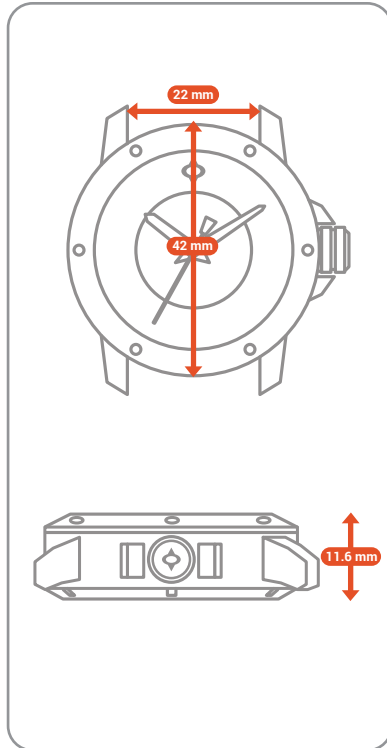

## Sizing guide

### Rebel-DDC:

Case Thickness: 13.6 mm  
 Case Height: 42.9 mm  
 Case Width: 41.0 mm  
 Lug to Lug: 22.0 mm  
 Height with Lug: 50.9 mm

### Rebel-A:

Case Thickness: 13.8 mm  
 Case Height: 42.9 mm  
 Case Width: 40.0 mm  
 Lug to Lug: 22.0 mm  
 Height with Lug: 48.4 mm

### Rebel-AC:

Case Thickness: 16 mm  
 Case Height: 43 mm  
 Case Width: 40.0 mm  
 Lug to Lug: 22.0 mm  
 Height with Lug: 48.6 mm