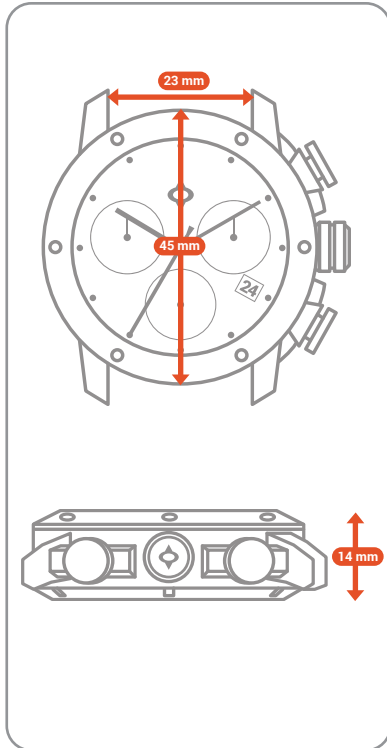

Sizing guide

GenesisX1